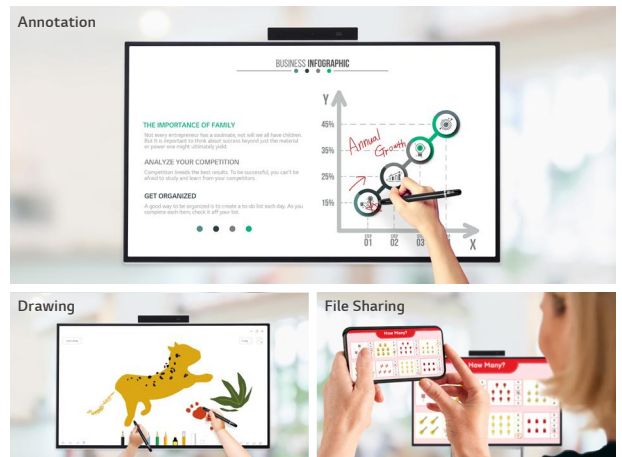

## All-in-One Display for Simple and Quick Video Call

With LG One:Quick Flex's 43-inch all-in-one display- complete with built-in camera, microphones and speakers- there's no need to stress over online meetings and calls and no more inconvenience of connecting to and setting up video conferencing.

## Effective Collaboration with Touch and Drawing

Equipped with In-Cell touch technology, the One:Quick Flex turns ideas into reality. With the dedicated touch pen, taking notes and drawing are done easily. Also, these works can be saved as files, and easily shared via a mobile phone.

- \* One touch pen provided.
- \* Dedicated apps required for annotation and drawing (MS Whiteboard ready)

## Easy Transport with a Movable Stand

The One:Quick Flex can be used freely in indoor spaces with wheels added for easy transport- in your study room, living room, and anywhere else. It can be utilized for remote working, video calls, mobile screen mirroring, and as a digital whiteboard, playing a different role for each need.