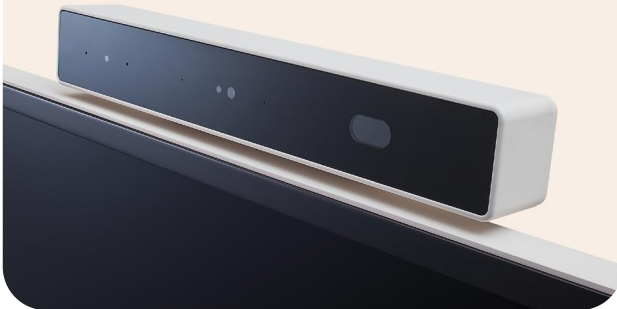

# KEY FEATURES & CONNECTIVITY

Screen **Rotation**

**Up and Down**

Built-in  
Camera & Microphone

Moving **Wheels**

Built-in **Touch**

**AV (webOS)**

- USB Type-C
- HDMI In