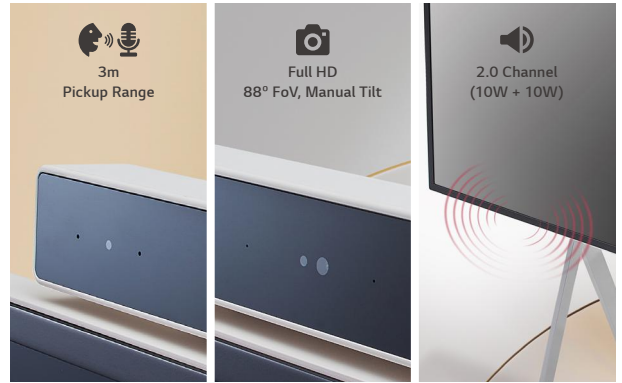

## All-in-One Display for Simple and Quick Video Call

With LG One:Quick Flex's 43-inch all-in-one display- complete with built-in camera, microphones and speakers- there's no need to stress over online meetings and calls and no more inconvenience of connecting to and setting up video conferencing.

## Easy Transport with a Movable Stand

The One:Quick Flex can be used freely in indoor spaces with wheels added for easy transport- in your study room, living room, and anywhere else. It can be utilized for remote working, video calls, mobile screen mirroring, and as a digital whiteboard, playing a different role for each need.