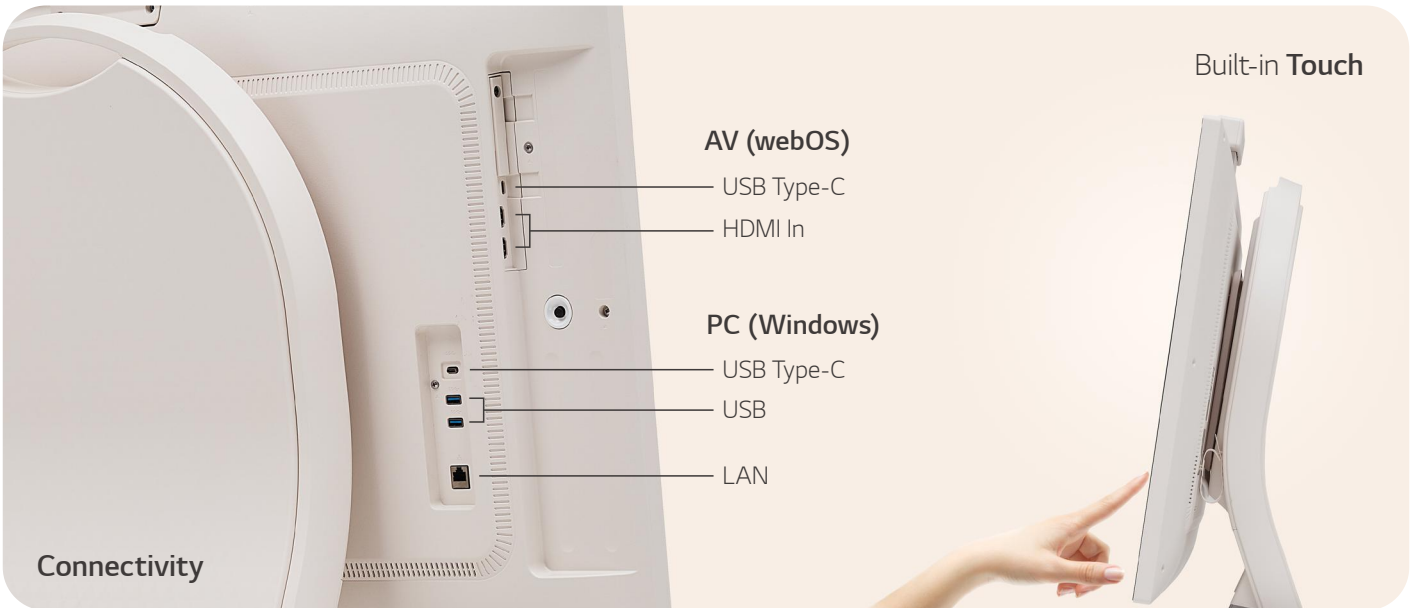

Built-in **Touch**

Connectivity

Download
LG C-Display+
Mobile App
Google Play Store

- www.lg.com/global/business/information-display
- www.youtube.com/c/LGCommercialDisplay
- www.facebook.com/LGInformationDisplay
- www.linkedin.com/company/lginformationdisplay
- twitter.com/LG_ID_HQ
- www.instagram.com/lg_one_derful_life

LG may make changes to specifications and product descriptions without notice. Copyright © 2023 LG Electronics Inc. All rights reserved. "LG Life's Good" is a registered trademark of LG Corp. The names of products and brands mentioned here may be the trademarks of their respective owners.