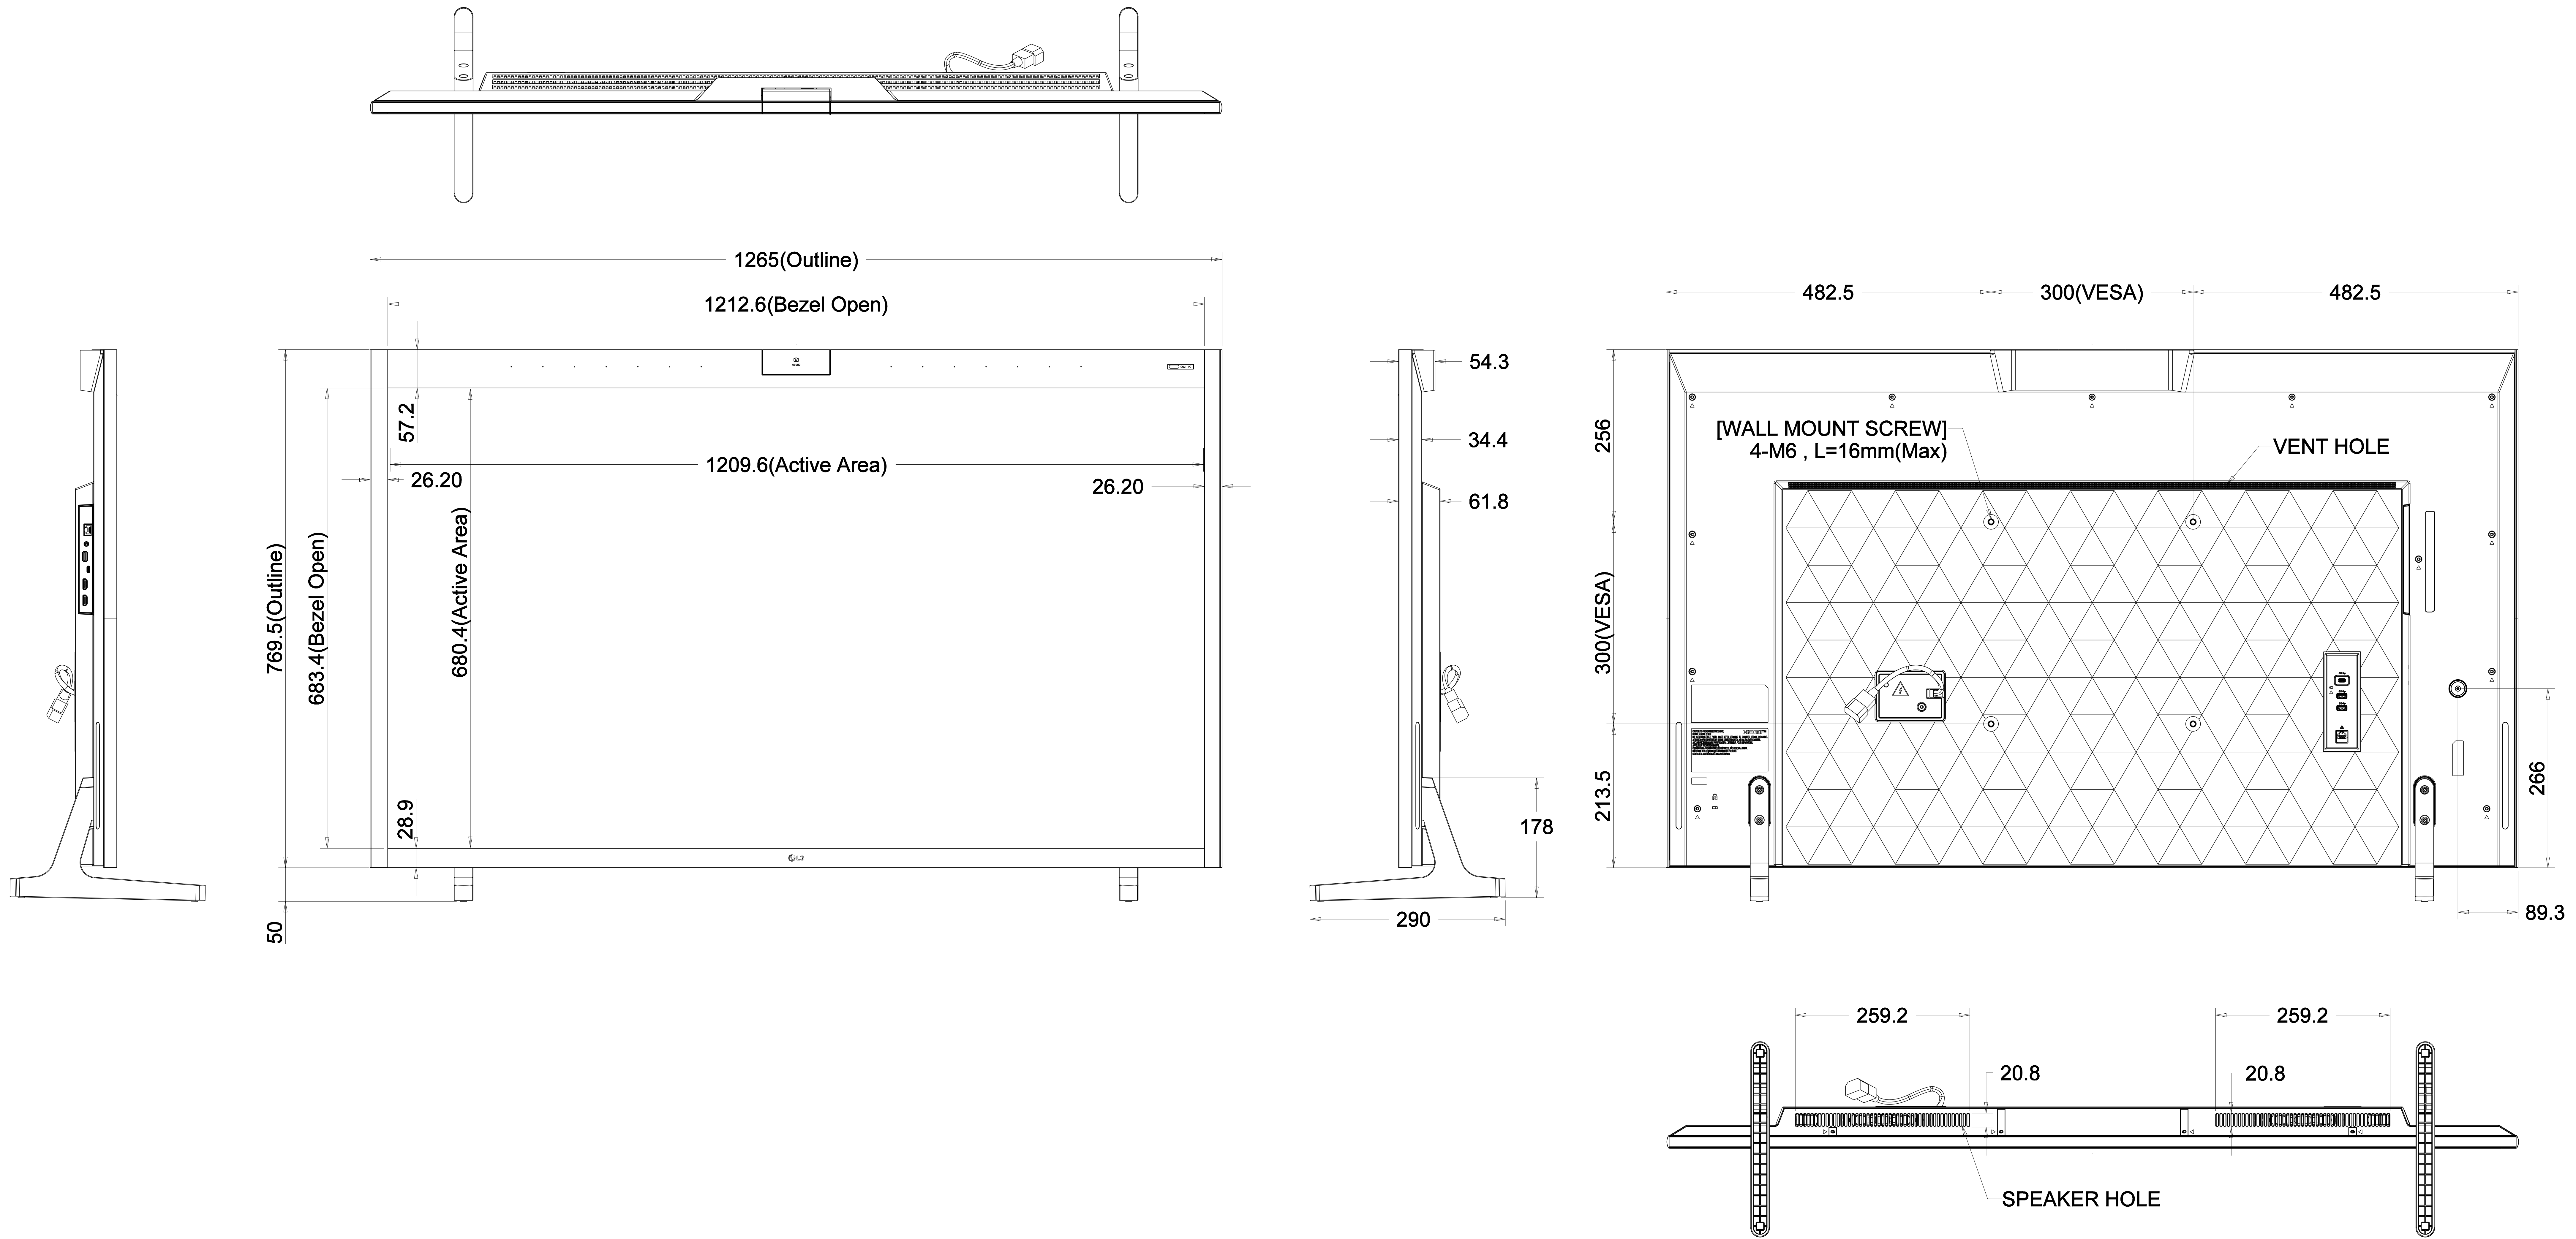

[55CT5WJ SET Dimension]

- Unit : mm
- Scale : 3/10 (Dimensions in the drawing are actual dimensions)
- Applied Model : 55CT5WJ All Series Model

The stand is sold separately