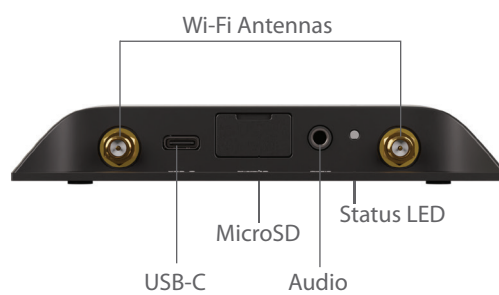

LS445

Front View