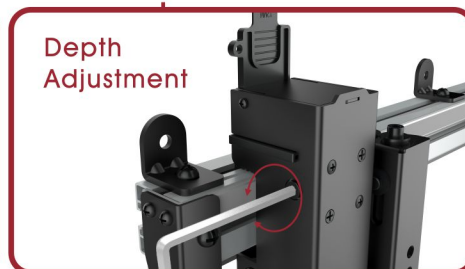

# LVW06 Series Video Wall Mounting System

**Quick-release Latch**  
easily activates lock & unlock mode  
to secure displays in place firmly.

**Pop-out Lock System**  
ensures safety use by  
reducing the possibility  
of accidental pop-outs  
via the additional plastic  
plug-in pieces.

**Pop-out Extension**  
easily pulls out for  
installation and  
maintenance.

**Multi-dimensional Micro Adjustment**  
enables precision alignment of the video wall  
configuration including depth, height and tilt.

**Depth  
Adjustment**

**Anti-theft Design**  
offers an additional  
insurance against theft.  
(a padlock required)