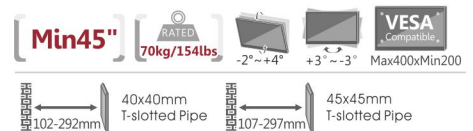

LVW06-400T

Video Wall Mount Without Wall Pillar

Customized Support

100% compatible with 40x40 mm / 45x45 mm T-slotted extrusion pipes which can be purchased and cut by customers themselves.