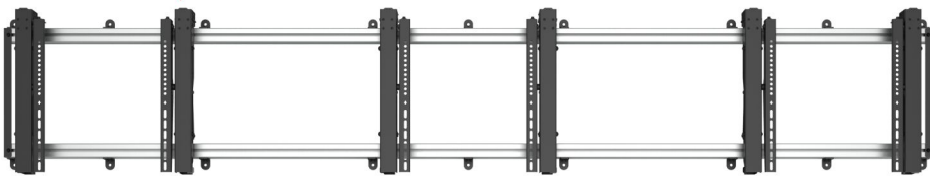

LVW06-Edge

Installation
never been
such easier !