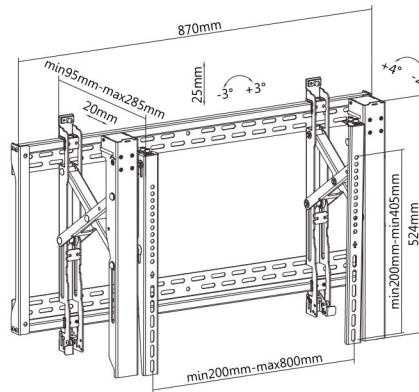

LVW06-48T

Landscape Mount with Pop-out