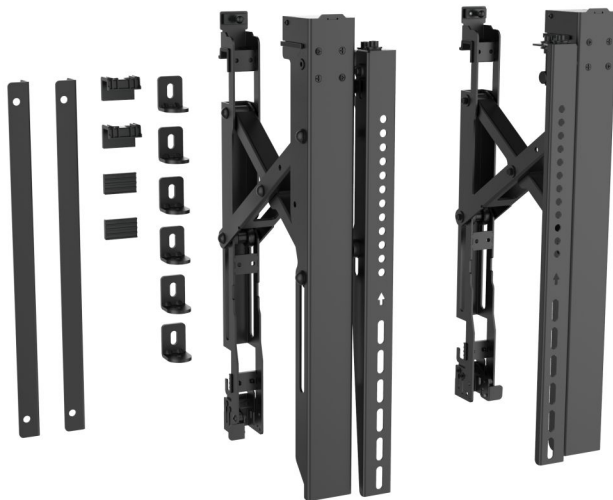

Video Wall Mounting System

LVW06-46T

Landscape Mount with Pop-out

LVW06-48T

Landscape Mount with Pop-out

LVW06-400T

Video Wall Mount Without Wall Pillar

Customized Support

100% compatible with 40x40 mm / 45x45 mm T-slotted extrusion pipes which can be purchased and cut by customers themselves.