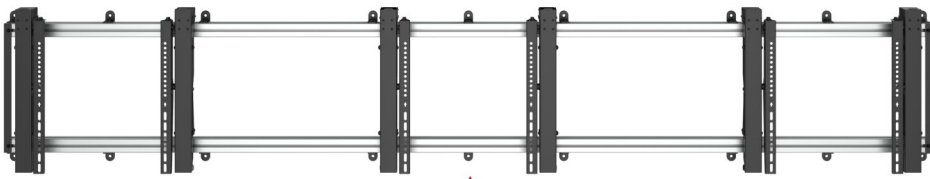

LVW06-Edge

Installation
never been
such easier !