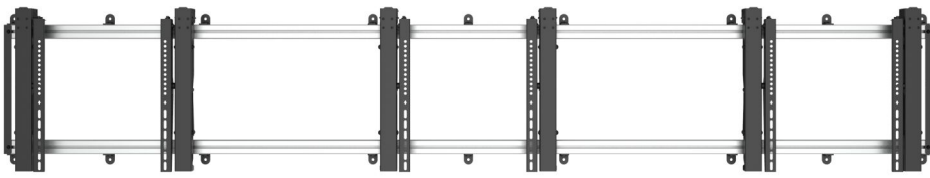

LVW06-Edge

Installation
never been
such easier !