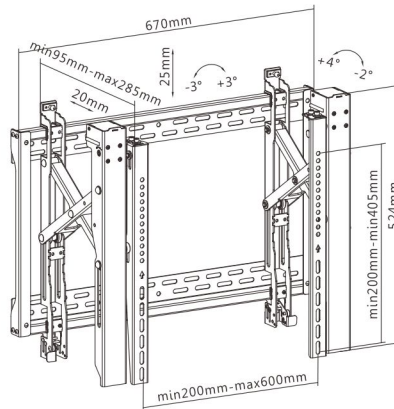

Video Wall Mounting System

LVW06-46T

Landscape Mount with Pop-out