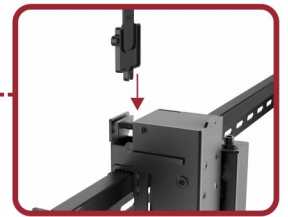

# LVW06 Series Video Wall Mounting System

**Quick-release Latch**  
easily activates lock & unlock mode  
to secure displays in place firmly.

**Pop-out Lock System**  
ensures safety use by  
reducing the possibility  
of accidental pop-outs  
via the additional plastic  
plug-in pieces.

**Pop-out Extension**  
easily pulls out for  
installation and  
maintenance.

**Multi-dimensional Micro Adjustment**  
enables precision alignment of the video wall  
configuration including depth, height and tilt.