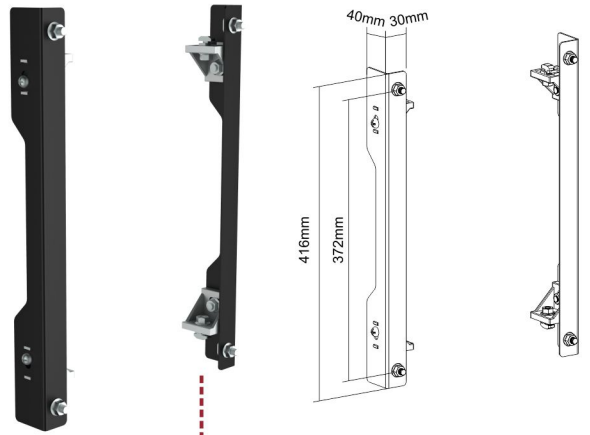

LVW06-Edge

Installation
never been
such easier !