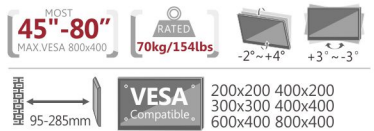

LVW06-48T

Landscape Mount with Pop-out