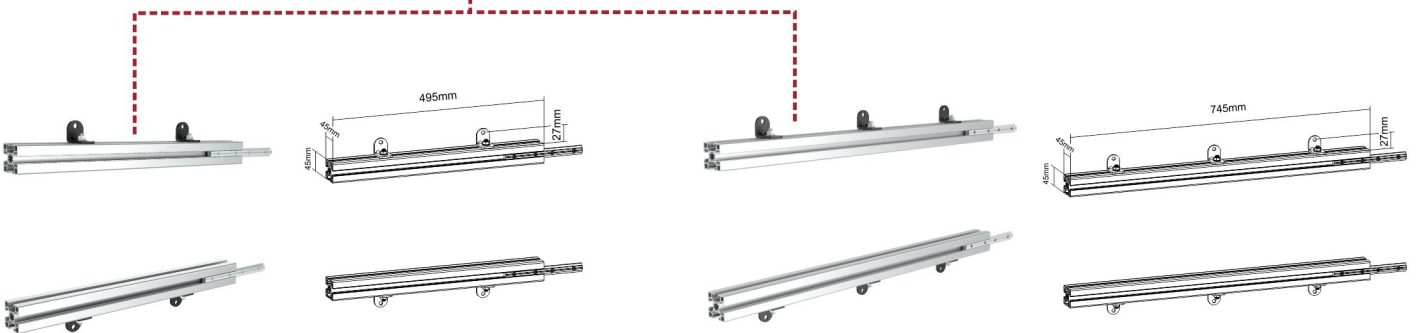

LVW06-column50

LVW06-column75