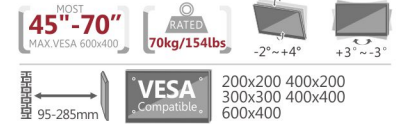

LVW06-46T

Landscape Mount with Pop-out