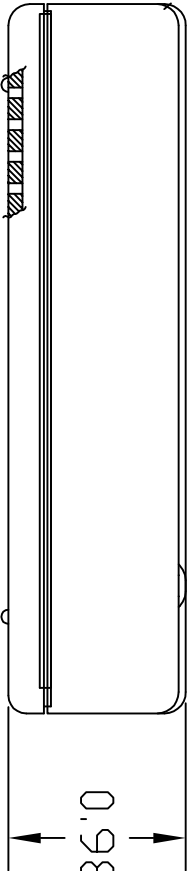

3.94

1.024

2.520

0.98

TRU HALL RESEARCH

SIZE TITLE BASIC DIM/OUTLINE VHD-HD2CV

A

DRAWN BY JBB DATE 02/11/19 PART NUMBER VHD-HD2CV REV

FILE NAME: VHD-HD2CV.DWG (-DXF .PDF) SCALE SHEET 1 OF 1