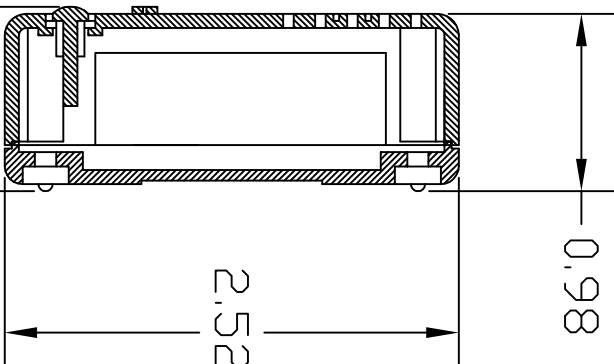

3.94

1.024

2.520

0.98

TRU HALL RESEARCH

SIZE TITLE BASIC DIM/OUTLINE VHD-HD2CV

A

DRAWN BY JBB DATE 02/11/19 PART NUMBER VHD-HD2CV REV

FILE NAME: VHD-HD2CV.DWG (-DXF .PDF) SCALE SHEET 1 OF 1