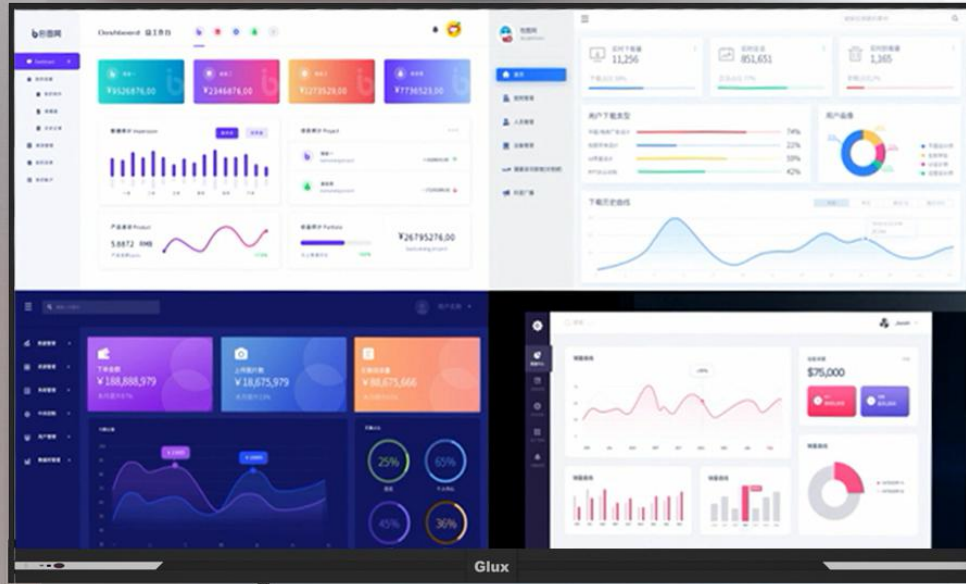

Glux

Contains 7 themes, 10 templates, the screen can be turned into a welcome board with custom features

Support file management

Can read USB disk files

Support multiple file formats

10 points of multi-touch, interactive annotation, sensitive touch and smooth writing