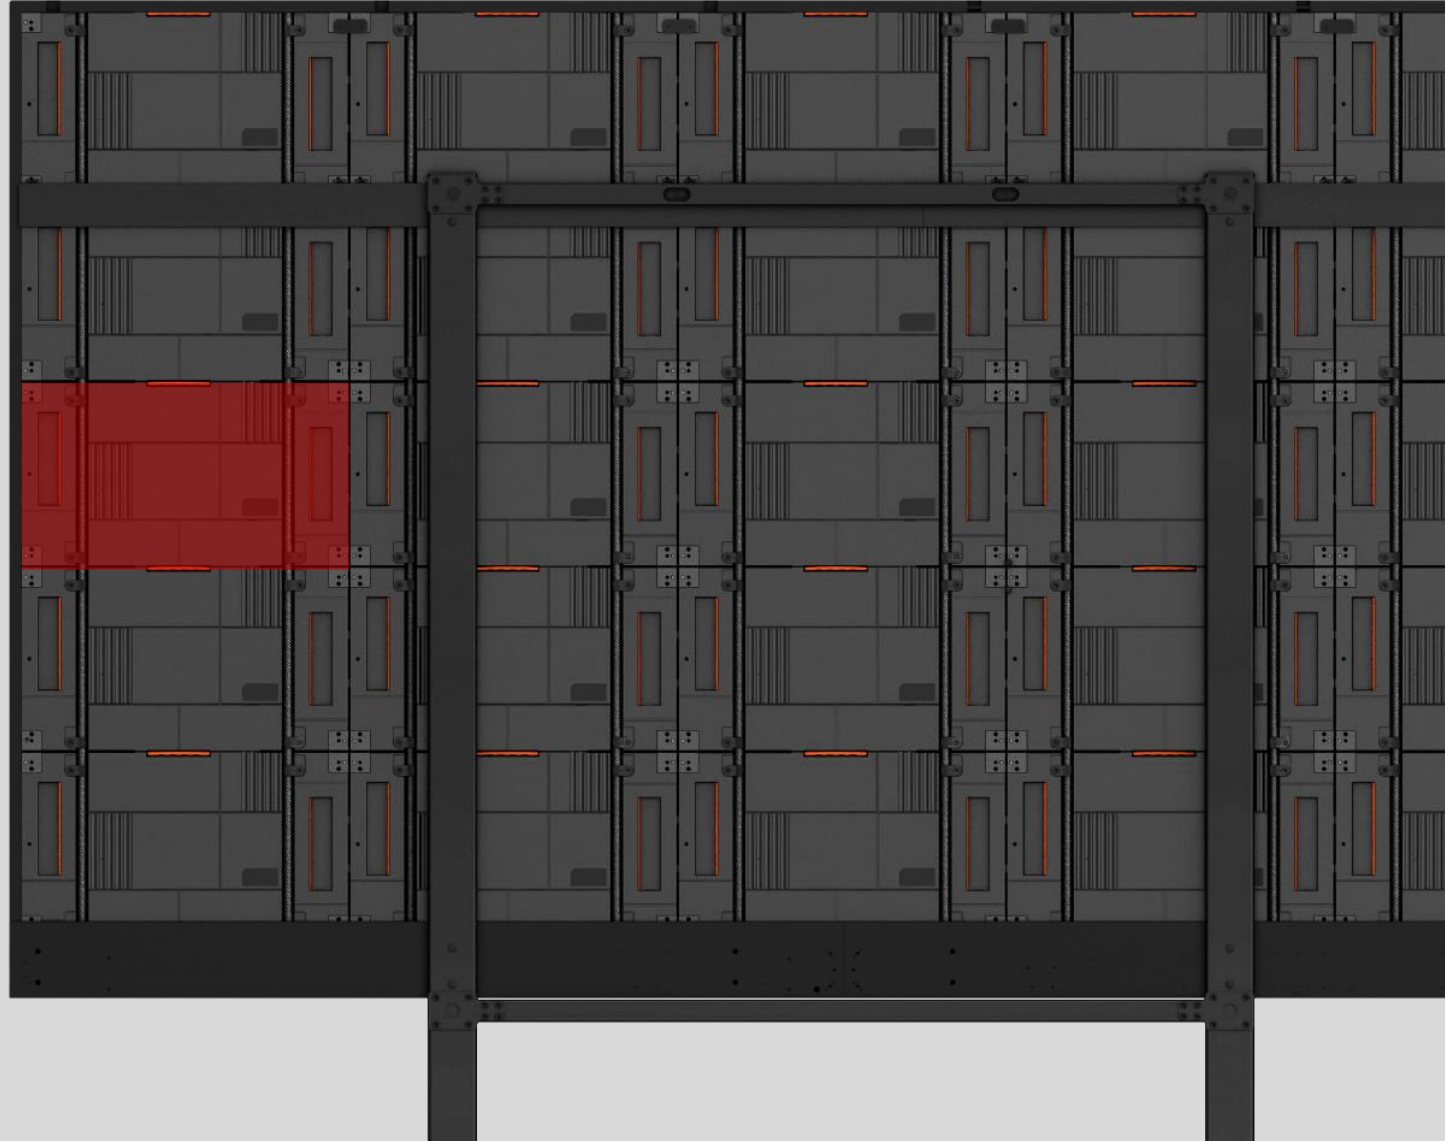

USB Port

Screen Mirroring

External Webcam

Microphone

External Loud Speaker

10 Points of Multi-touch

Interactive Annotation

Aspect Ratio
16:9

Thickness
45mm

IR Touch
10 points

Installation
Front/Rear

Boot Method
One click

Power Supply
220V@50/60HZ

Modular Design

Super Thin Design, 45mm Thickness

LEYARD