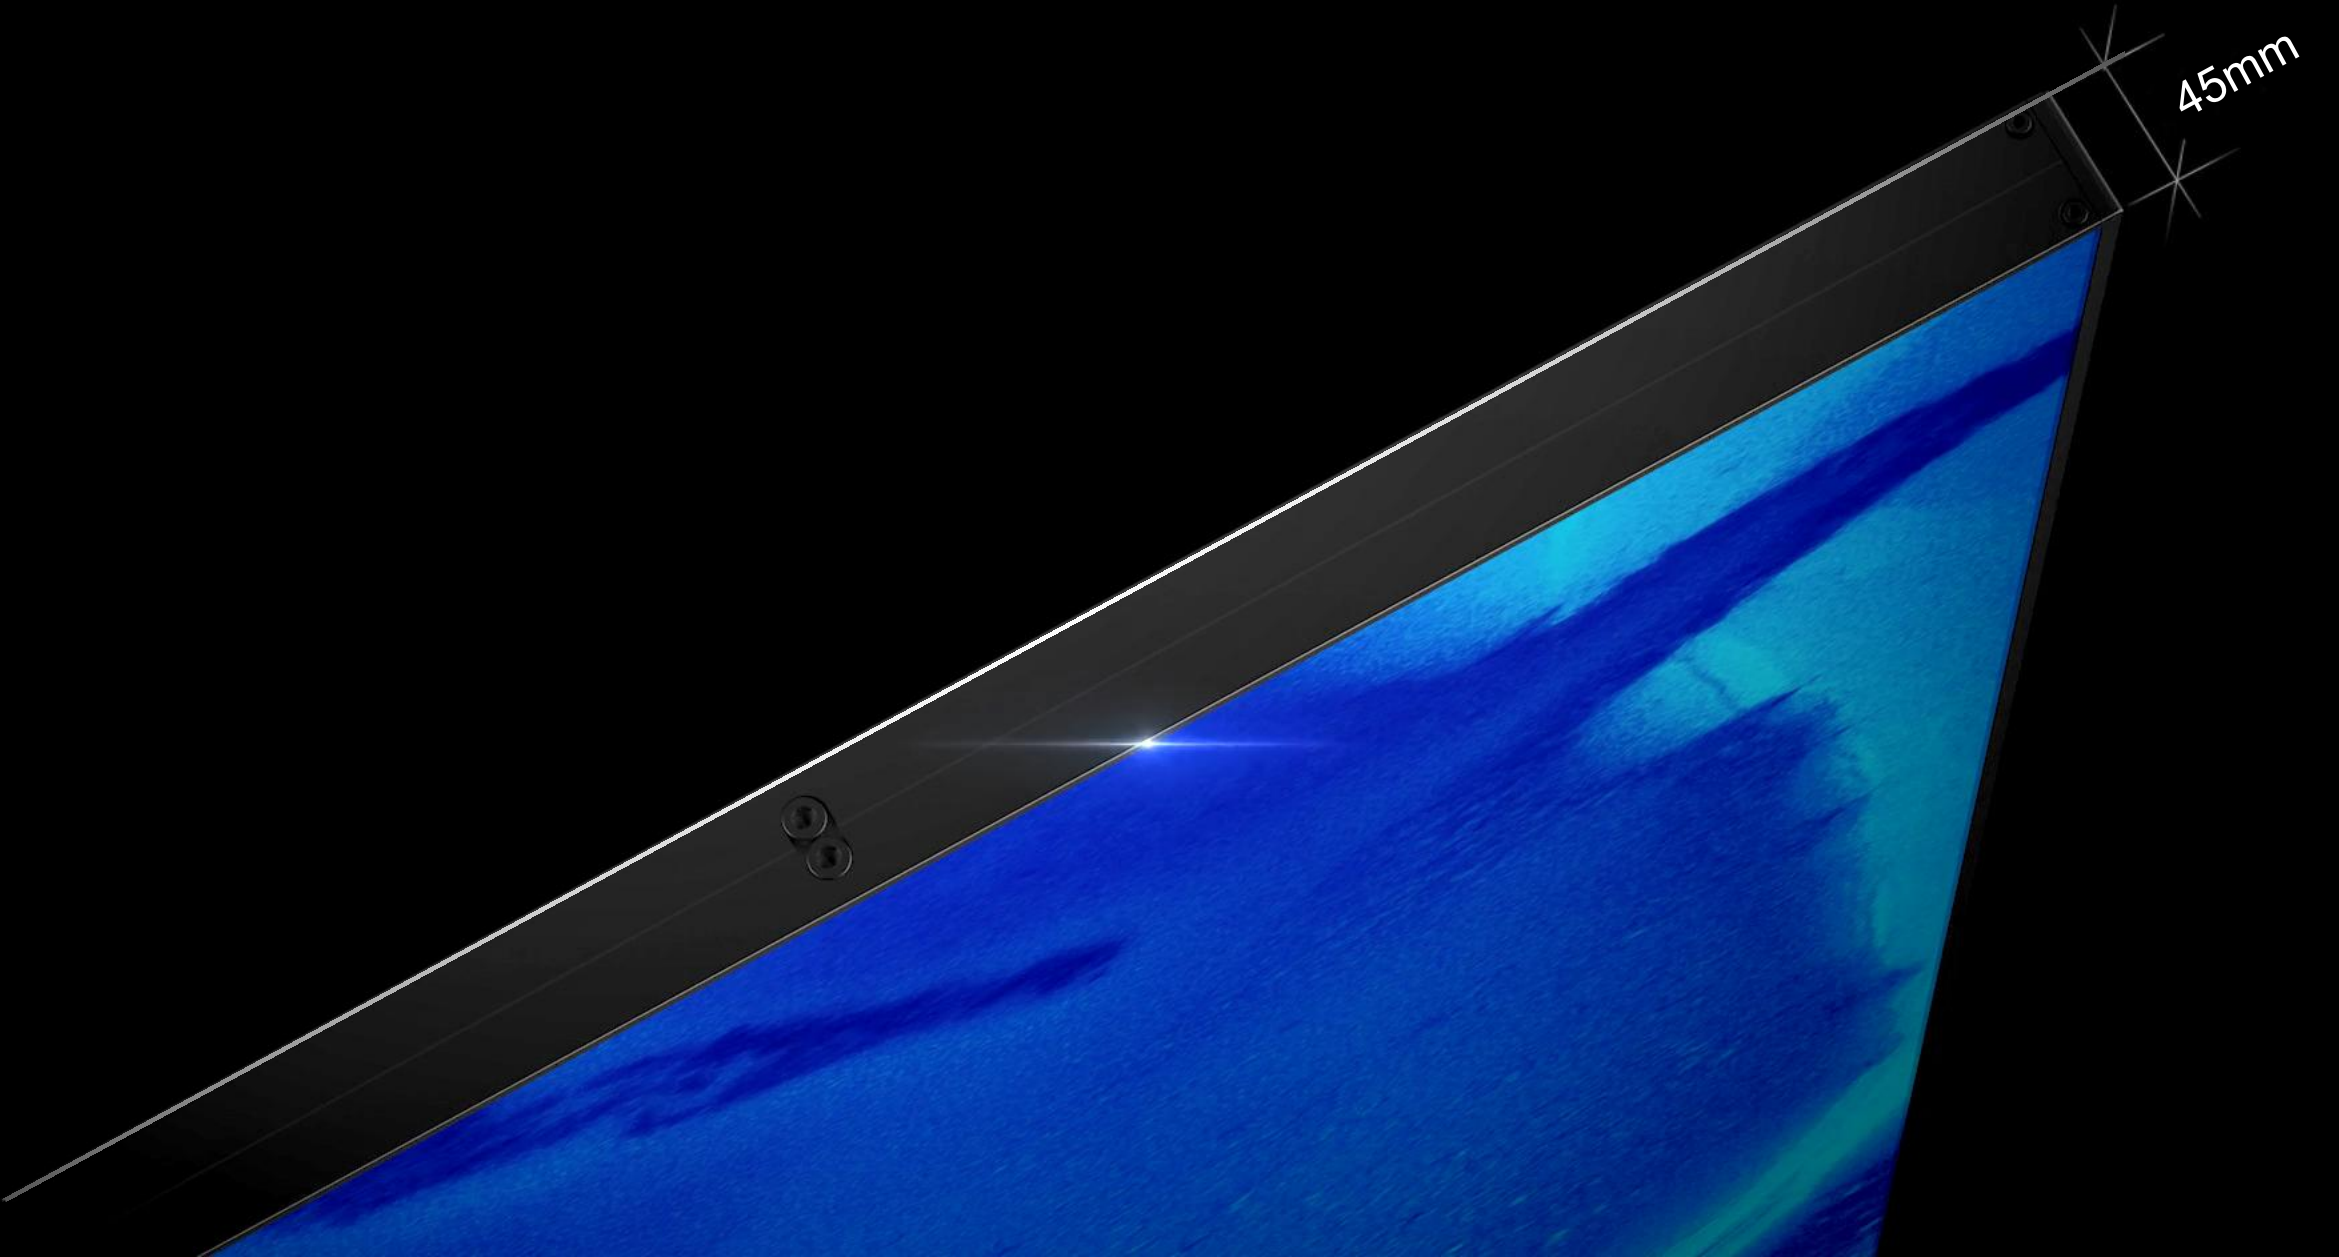

USB Port

Screen Mirroring

External Webcam

Microphone

External Loud Speaker

10 Points of Multi-touch

Interactive Annotation

Aspect Ratio
16:9

Thickness
45mm

IR Touch
10 points

Installation
Front/Rear

Boot Method
One click

Power Supply
220V@50/60HZ

Modular Design

Super Thin Design, 45mm Thickness

LEYARD

The image features a dark, star-filled space background. On the right side, a large, detailed Earth is visible, showing continents and clouds. At the bottom, a range of jagged, rocky mountains stretches across the frame. In the center, the words "THANK YOU" are written in a bold, white, sans-serif font.