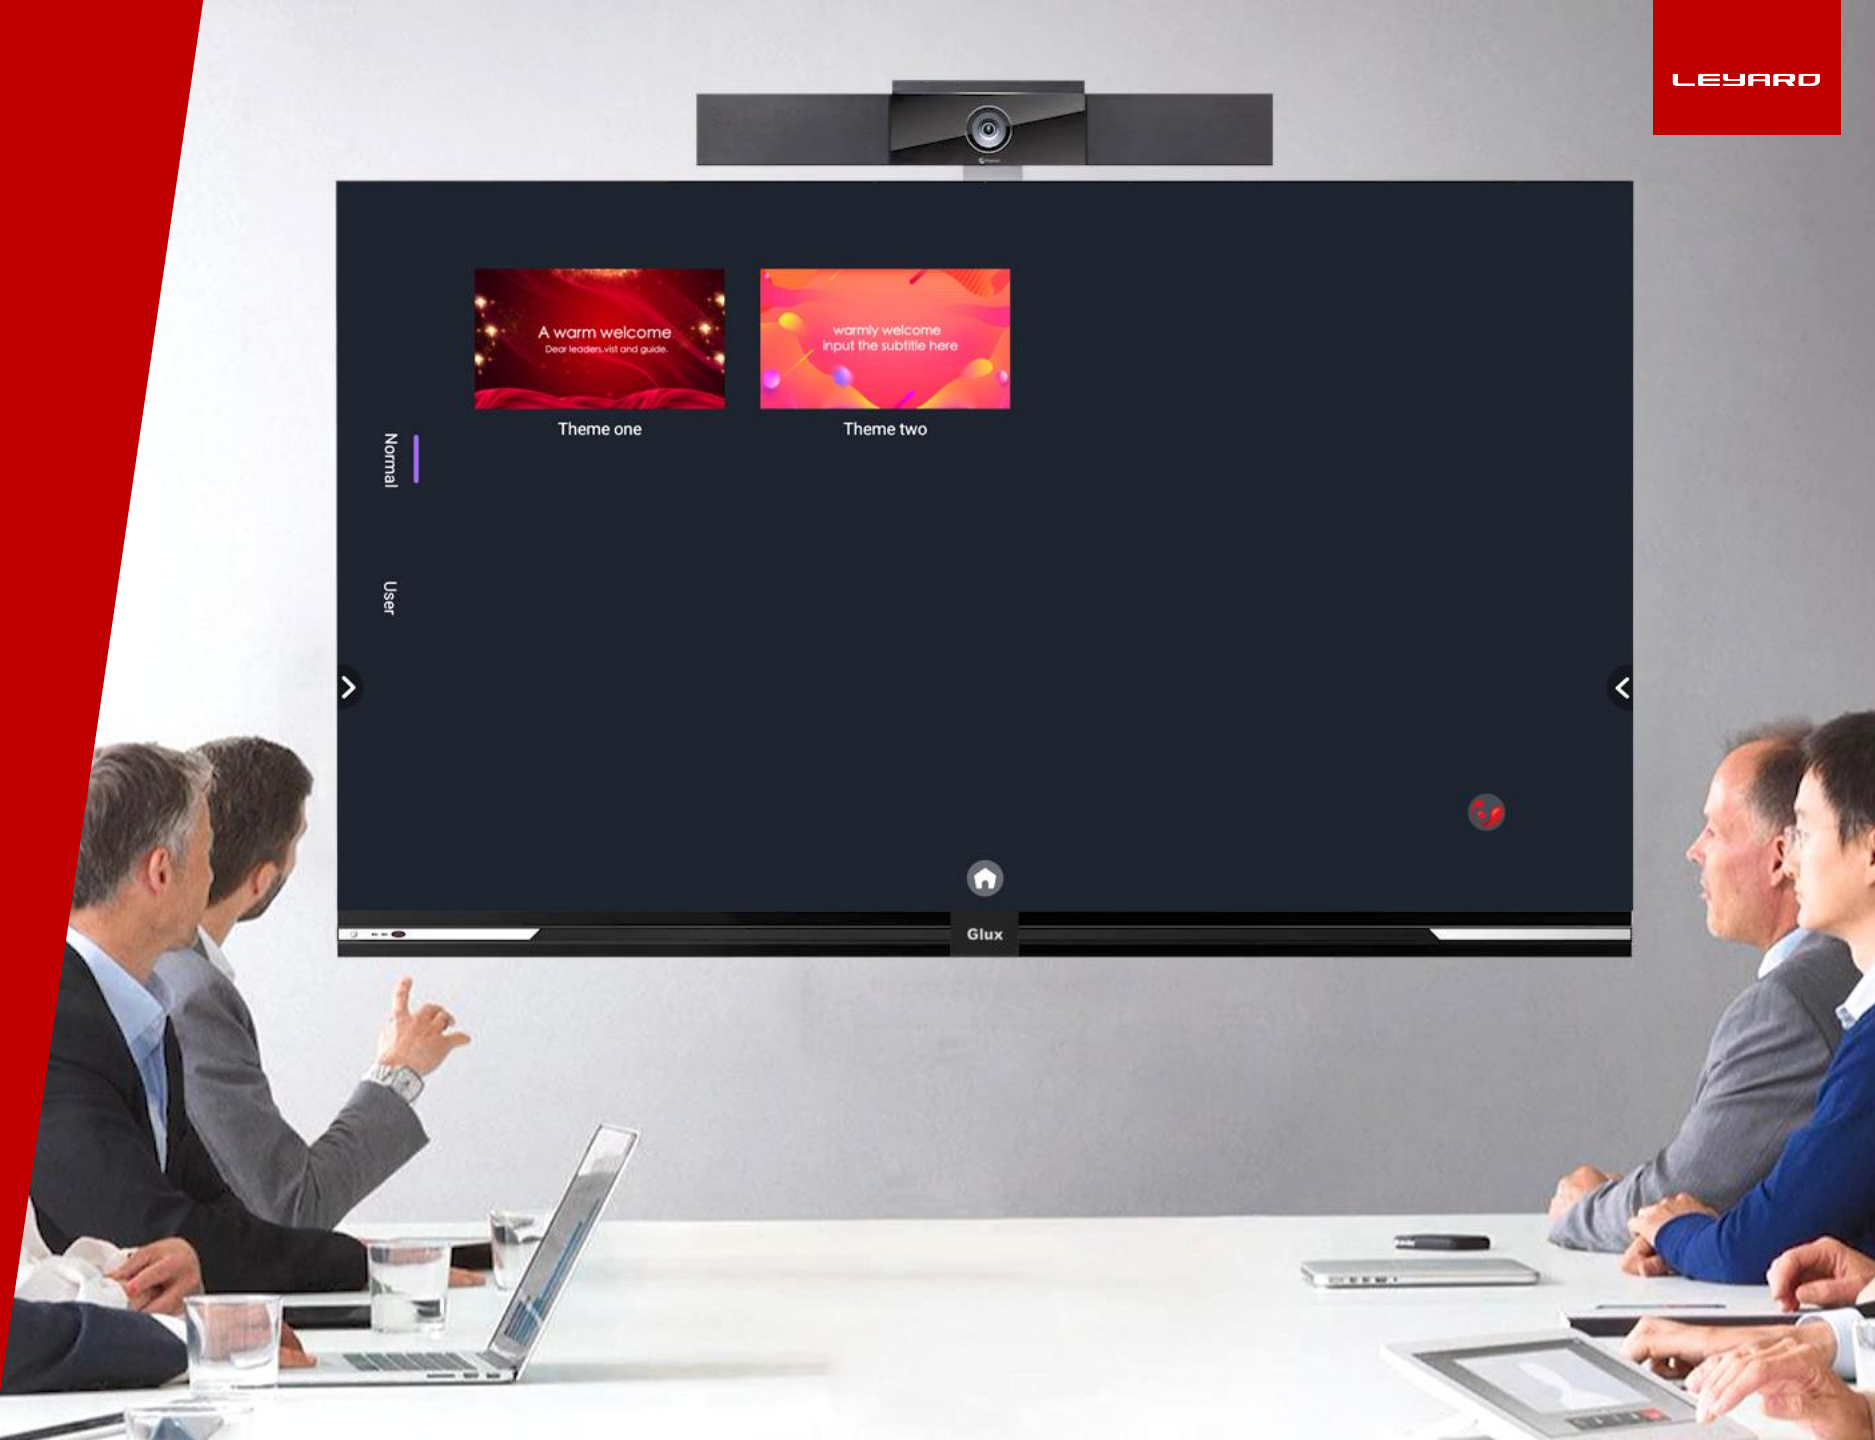

Contains 7 themes, 10 templates, the screen can be turned into a welcome board with custom features