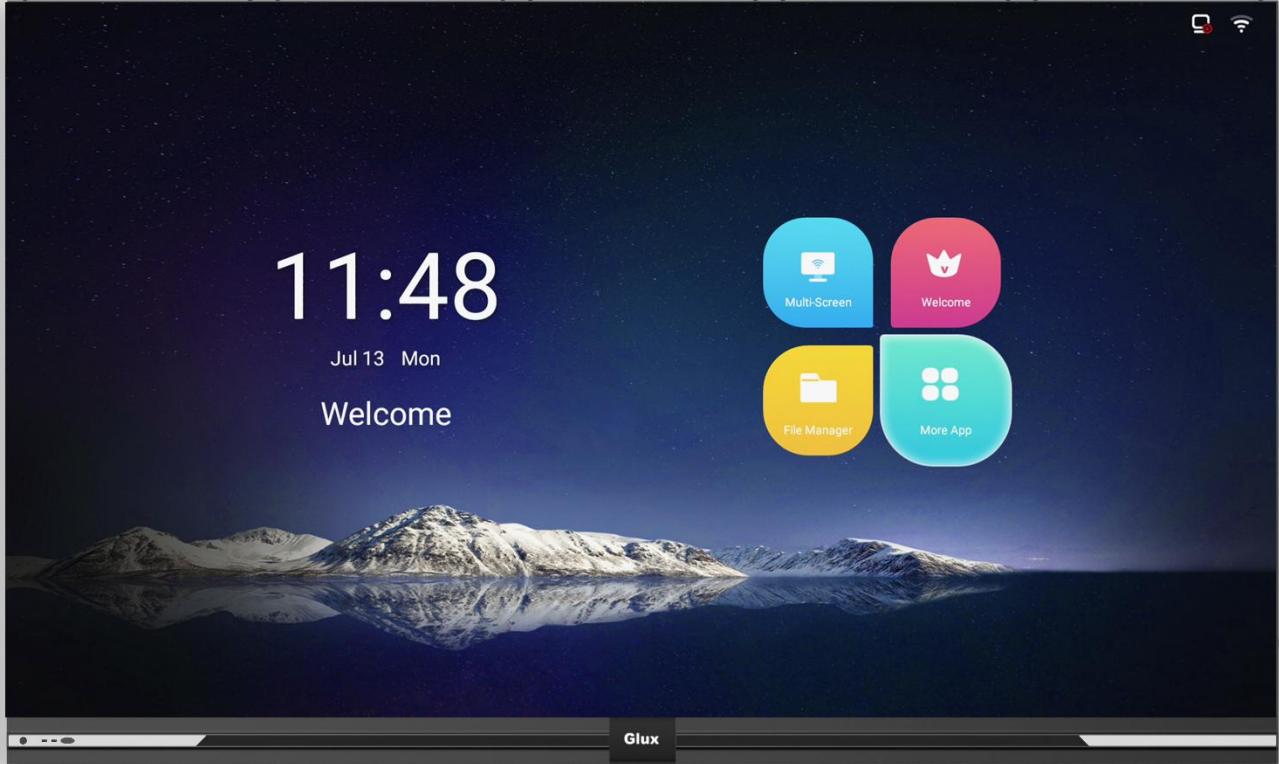

LEYARD

iAT-II ALL-IN-ONE

INTELLIGENT INTERACTIVE LED MEETING ROOM BOARD

Glux

Key Features

- 2K/4K Resolution
- Boot Time≤15s
- Wake-up Time≤2s
- Build-in Android System
- Support OSD Menu
- Support Remote Control
- Modular Design
- Support Hanging / Sitting Mounting
- Infrared Touch Optional

USB Port

Screen Mirroring

External Webcam

Microphone

External Loud Speaker

10 Points of Multi-touch

Interactive Annotation

Aspect Ratio
16:9

The image features a dark, star-filled space background. On the right side, a large, detailed Earth is visible, showing continents and clouds. At the bottom, a range of jagged, rocky mountains stretches across the frame. In the center, the words "THANK YOU" are written in a bold, white, sans-serif font.