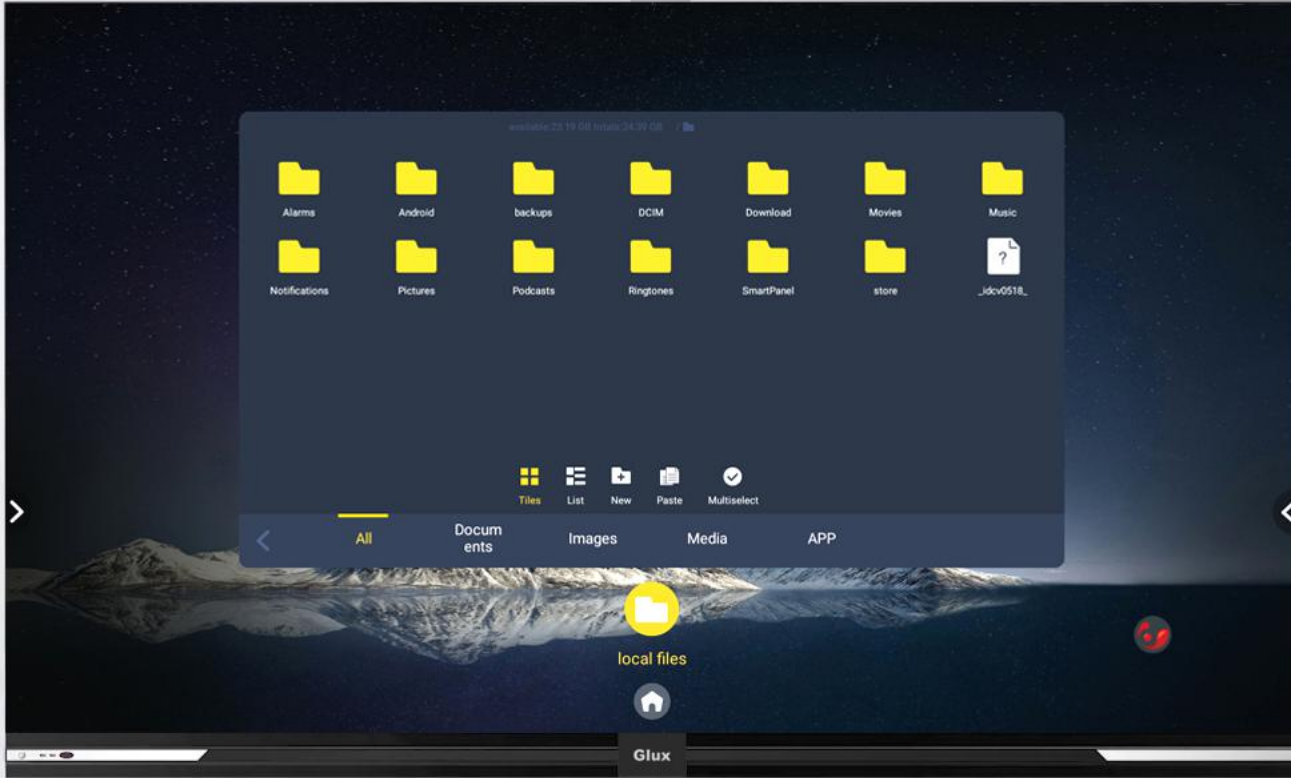

Glux

Contains 7 themes, 10 templates, the screen can be turned into a welcome board with custom features

Support file management

Can read USB disk files

Support multiple file formats

10 points of multi-touch, interactive annotation, sensitive touch and smooth writing