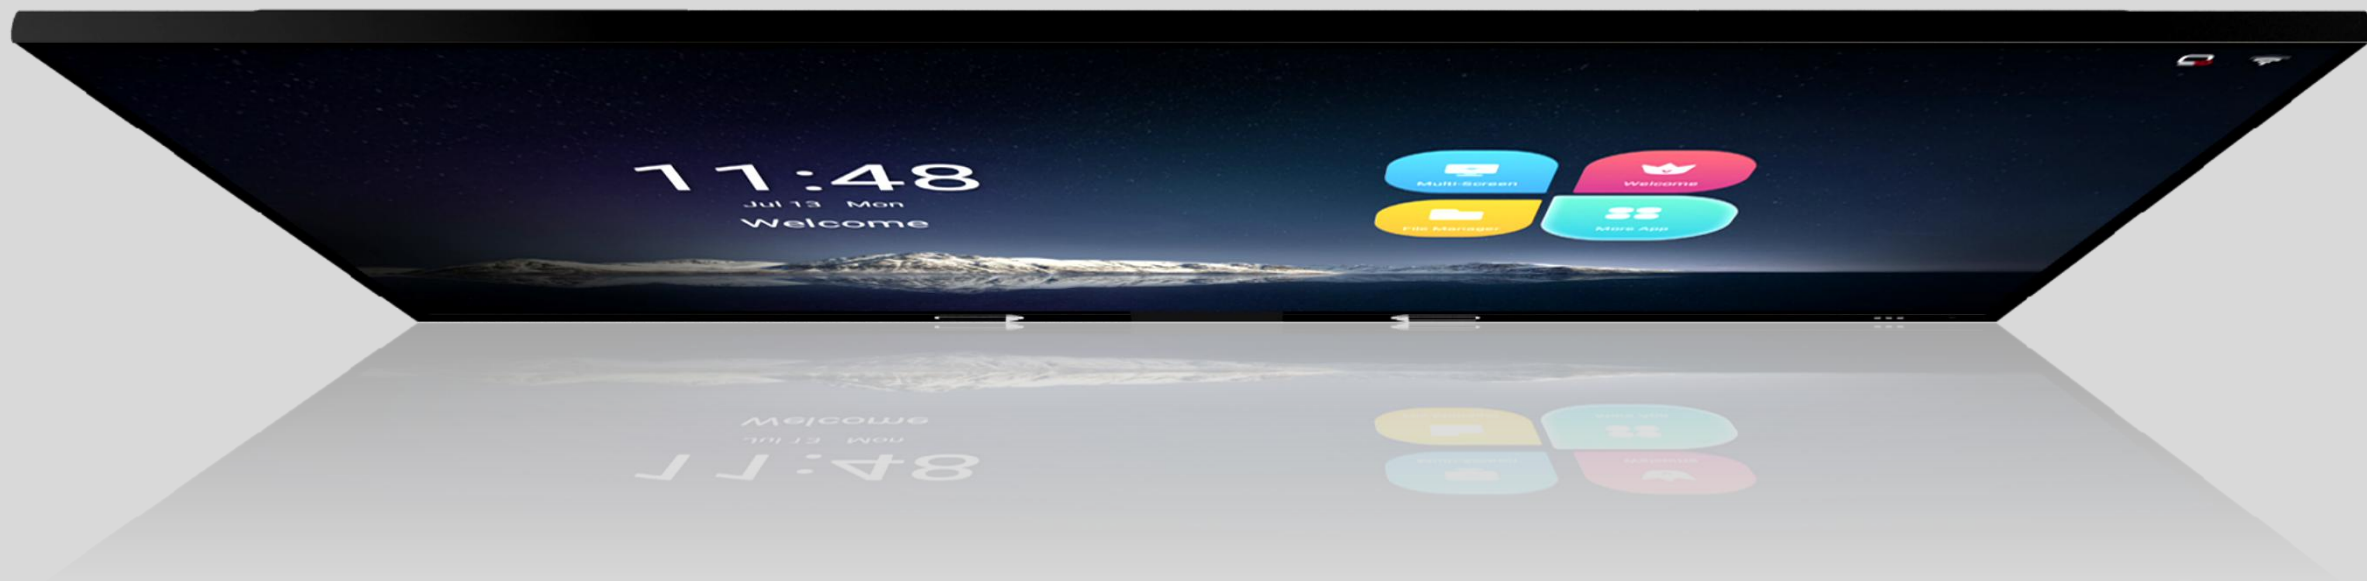

Aspect Ratio
16:9

Thickness
45mm

IR Touch
10 points

Installation
Front/Rear

Boot Method
One click

Power Supply
220V@50/60HZ